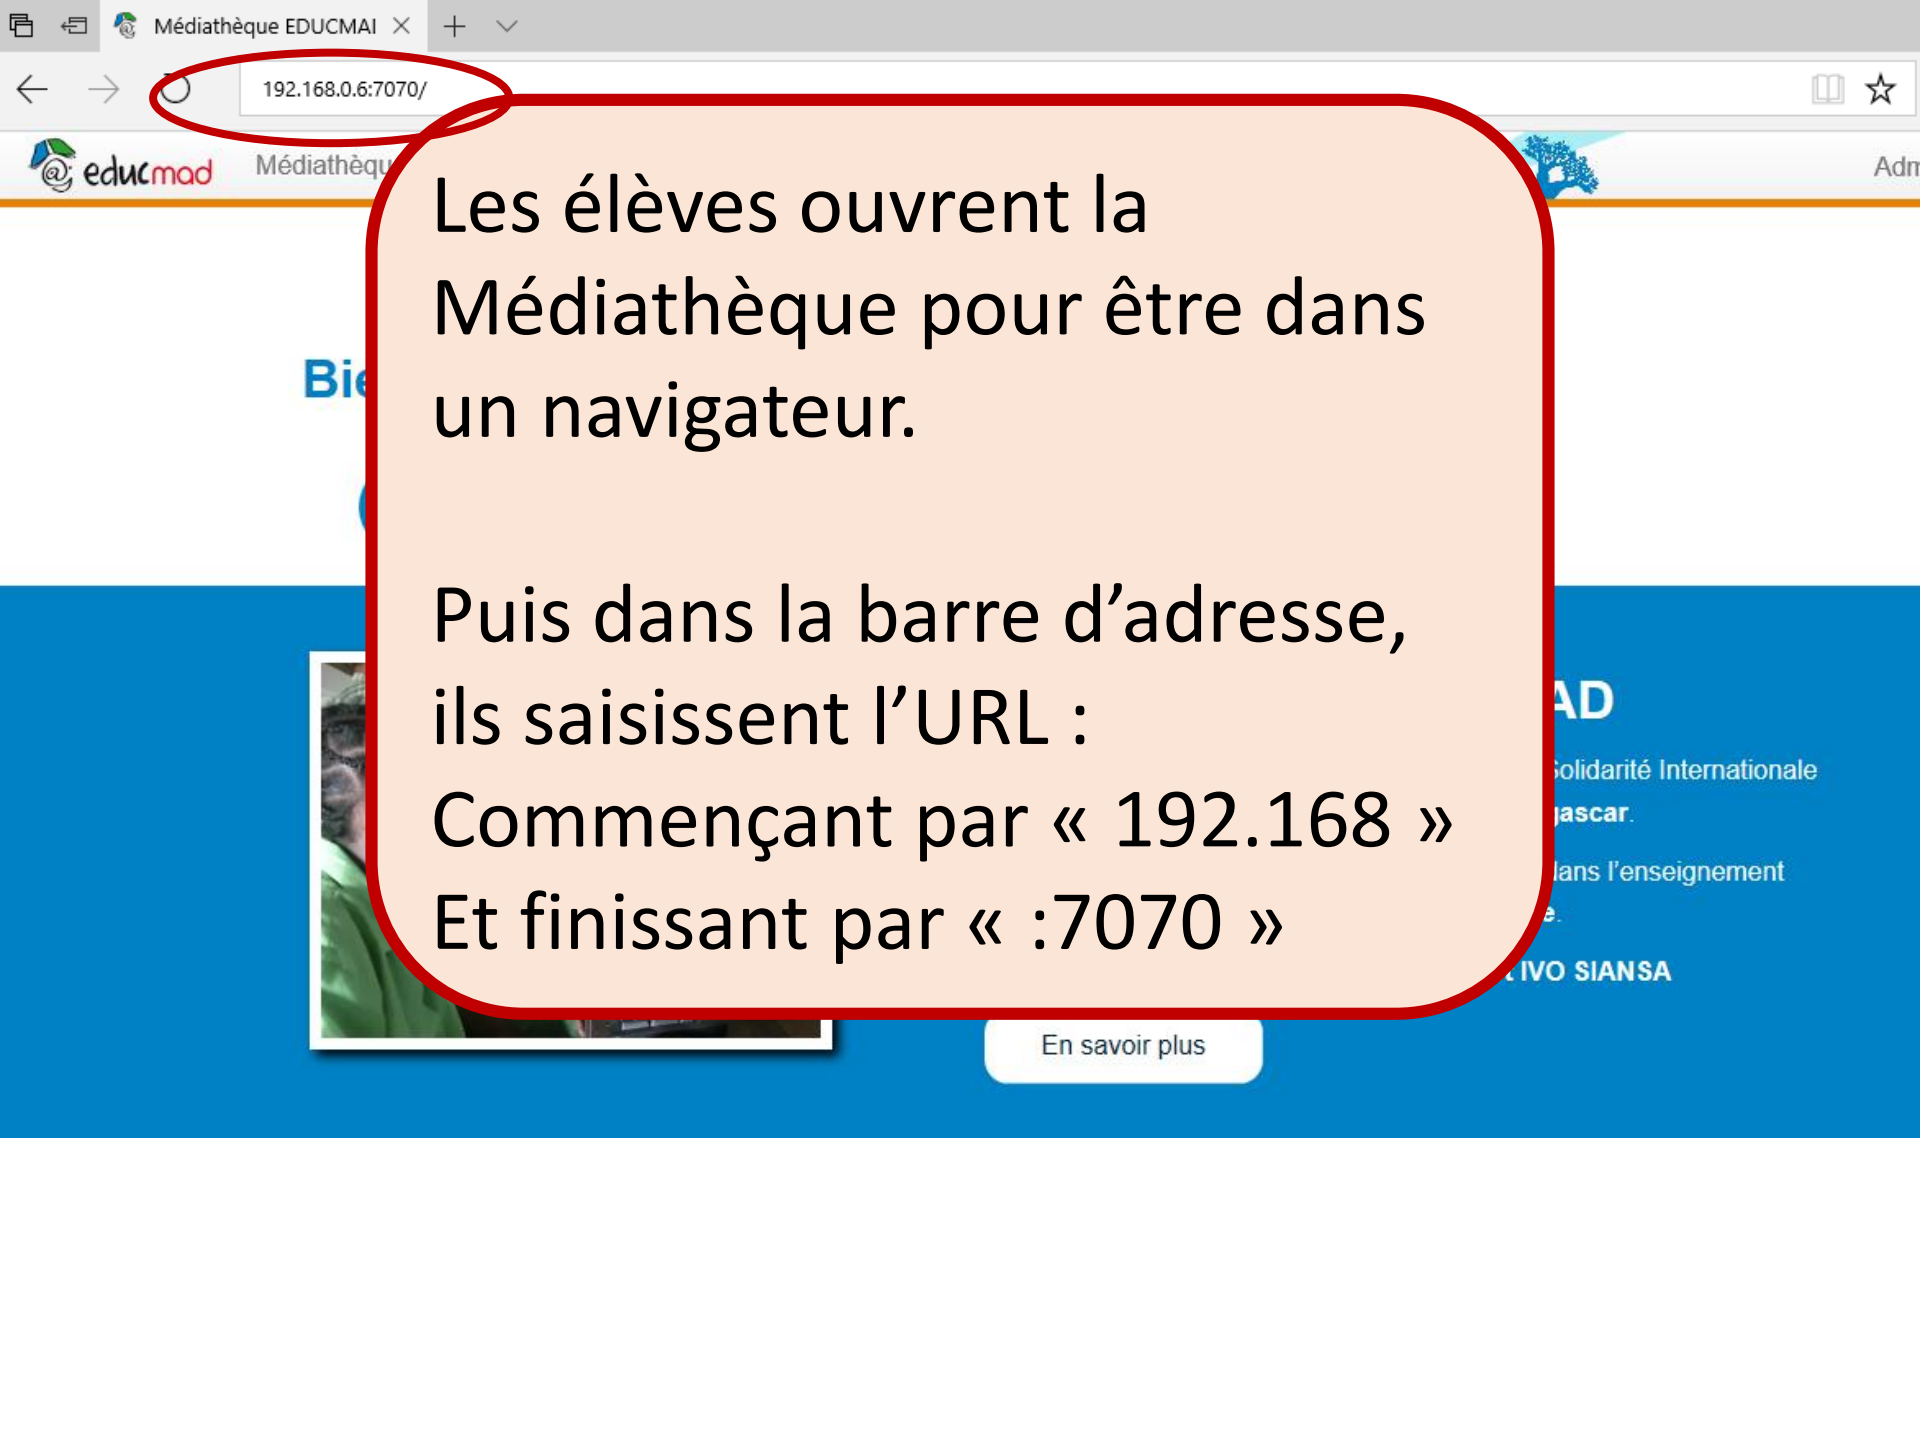

192.168.0.6:7070/

Les élèves ouvrent la
Médiathèque pour être dans
un navigateur.

Puis dans la barre d'adresse,
ils saisissent l'URL :

Commençant par « 192.168 »
Et finissant par « :7070 »

En savoir plus